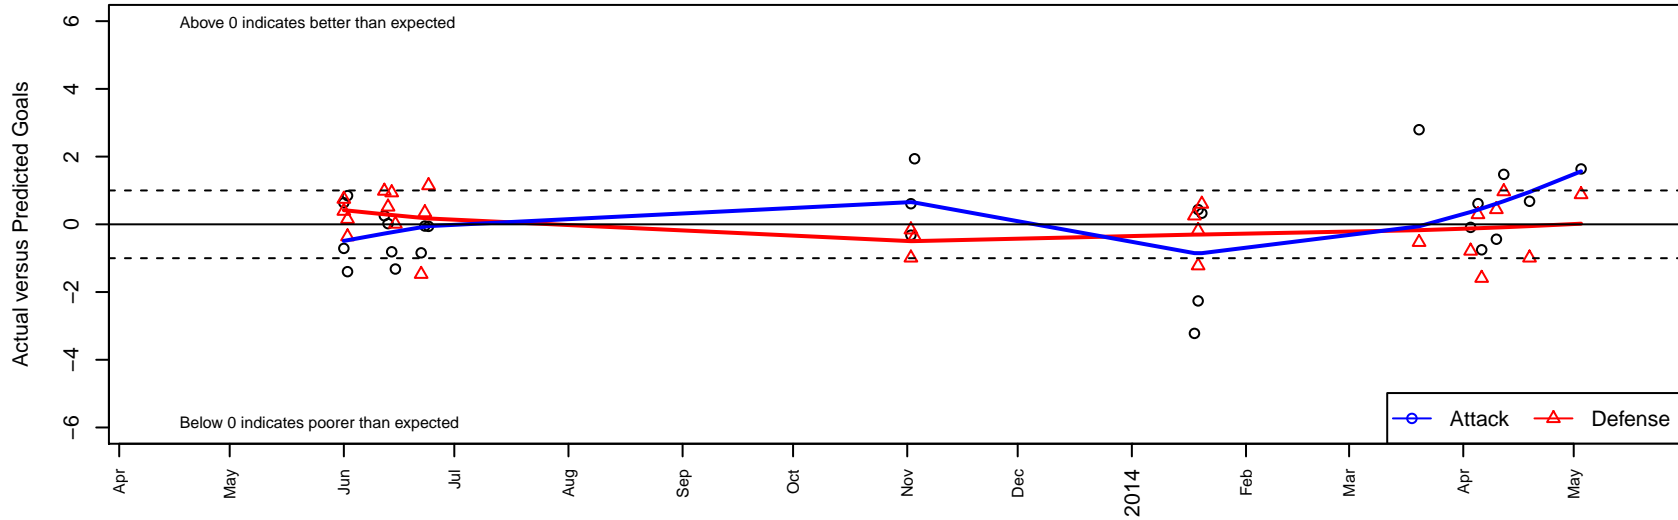

Boise Nationals Milan B96
Dots are actual minus expected GF (blue circles) and GA (red triangles).
Blue line is smoothed change in attack strength. Red is smoothed change in defense strength.